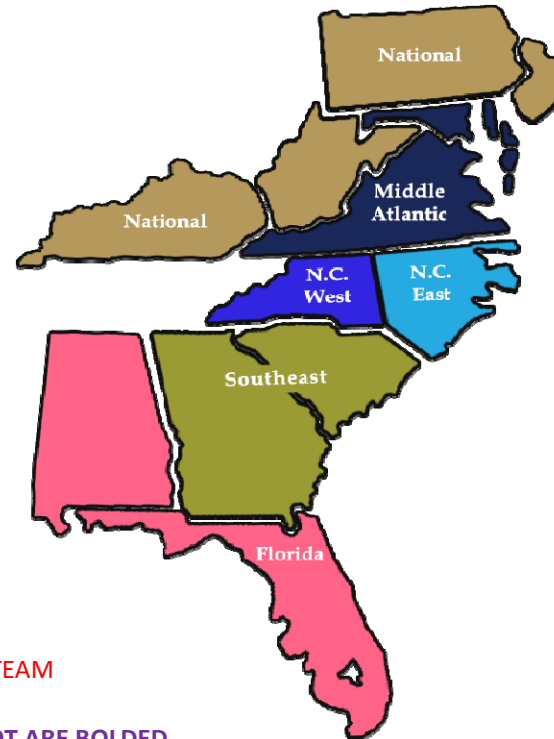

# 2022 LINVILLE CUP OFFICIAL ROSTERS & WAITING LISTS

AS OF JANUARY 17

**LEGEND:**

PLAYERS IN RED HAVE SECURED A SPOT ON THEIR TEAM

PURPLE PLAYERS WHO HAVE ACCEPTED THEIR SPOT ARE BOLDED

PLAYERS IN ITALICS ARE WAITLISTED SHOULD AN EXEMPT PLAYER NOT ACCEPT THE SPOT.

LINVILLE CUP	
TEAM MIDDLE ATLANTIC	
<b>Kanchana Duangsam</b>	Haymarket, VA
<i>Makyla Grubb</i>	Stafford, VA
<i>Raquel Walker</i>	Burke, VA
<i>Cailyn Park</i>	Fairfax, VA
<b>Elsie MacCleery</b>	Crozet, VA
<b>Fannie Sukhumparnich</b>	Bethesda, MD
<b>Addie Doroh</b>	Charlottesville, VA
<i>Katie Vu</i>	Fairfax Station, VA
<i>Avery McCrery</i>	Wilmington, DE
<i>Alisha Gupta</i>	Ashburn, VA
<b>Sydney Neou</b>	Leesburg, VA
<b>Kennedy MacCleery</b>	Crozet, VA
<b>Abigail Avallone</b>	Bethesda, MD
<i>Zoe Cusack</i>	Potomac, MD
<i>Sophie Cao</i>	McLean, VA
<i>Olivia Cho</i>	Ashburn, VA
<i>Emerson Roychoudhury</i>	Leesburg, VA
<b>Jordin C. de Graaf</b>	Virginia Beach, VA
<b>Nirvika Koduru</b>	Ashburn, VA
<i>Emma Blue Sinclair</i>	Dunkirk, MD
<i>Isabel Vizgaitis</i>	Alexandria, VA
<i>Jasmine Limm</i>	Chesterfield, VA
<i>Michelle Lin</i>	McLean, VA